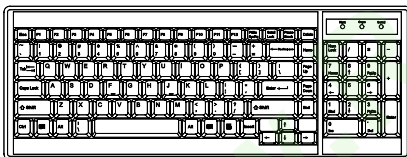

2K KVM	IP	Remote	8-port
	0	0	-8HD

2K KVM Cable

Resolution 16:9 - max. 2560 x 1440
Support **: 16:10 - max. 1920 x 1200
4:3 - max. 1600 x 1200

LCD-A3011 (6 ft) DVI-D KVM cable   LCD-A3012 (6 ft) HDMI KVM cable

DVI-D KVM	IP	Remote	12-port
	0	0	-12DVI

DVI-D USB KVM Cable

Resolution 16:10 - max. 1920 x 1200
Support **: 16:9 - max. 1920 x 1080
4:3 - max. 1600 x 1200

LCD-A3005 (6 ft)   LCD-A3006 (15 ft)

Cat6 Matrix KVM	IP	Remote	8-port	16-port	32-port
	1	1	-	-MU164IP2	-MU324IP2
	2	1	-	-MU163IP	-MU323IP
	0	1	-	-MU162	-MU322
	0	2	-	-MU163	-MU323
	0	3	-	-MU164	-MU324

Cat6 KVM Dongle

Resolution 16:10 - max. 1920 x 1200
Support **: 16:9 - max. 1920 x 1080
4:3 - max. 1600 x 1200

LCD-A2005 DP - USB dongle   LCD-A2004 HDMI - USB dongle   LCD-A2003 DVI - USB dongle
LCD-A2001 VGA - USB dongle   LCD-A2002 VGA - PS/2 dongle

Cat6 Combo KVM	IP	Remote	8-port	16-port	32-port
	1	0	-U8KVM2IP	-U16KVM2IP	-U32KVM2IP
	0	1	-U8KVM2	-U16KVM2	-U32KVM2
	0	0	-U8KVM	-U16KVM	-U32KVM

** Resolution related to LCD specification

DB-15 Matrix KVM	IP	Remote	8-port	16-port
	1	1	-M83IP	-M163IP
	2	1	-M84IP2	-M164IP2
	0	1	-M82	-M162
	0	2	-M83	-M163
	0	3	-M84	-M164

DB-15 VGA USB KVM Cable

Resolution 16:10 - max. 1920 x 1200
Support : 16:9 - max. 1920 x 1080
4:3 - max. 1600 x 1200

LCD-A1014(6 ft)   LCD-A1015 (10 ft)   LCD-A1016 (15 ft)

** Resolution related to LCD specification

DB-15 Combo KVM	IP	Remote	8-port	16-port
	1	0	-8KVM2IP	-16KVM2IP
	0	1	-8KVM2	-16KVM2
	0	0	-8KVM-u	-16KVM-u

Keyboard

N keyboard

Supporting layouts

America United States

EMEA United Kingdom   Germany   France   Spain   Norway

Asia Italy   Russia   Switzerland   Netherlands   Portugal

China   Japan   Korea   Arabia   Turkey

Pmouse-OP
Wired mini USB optical mouse